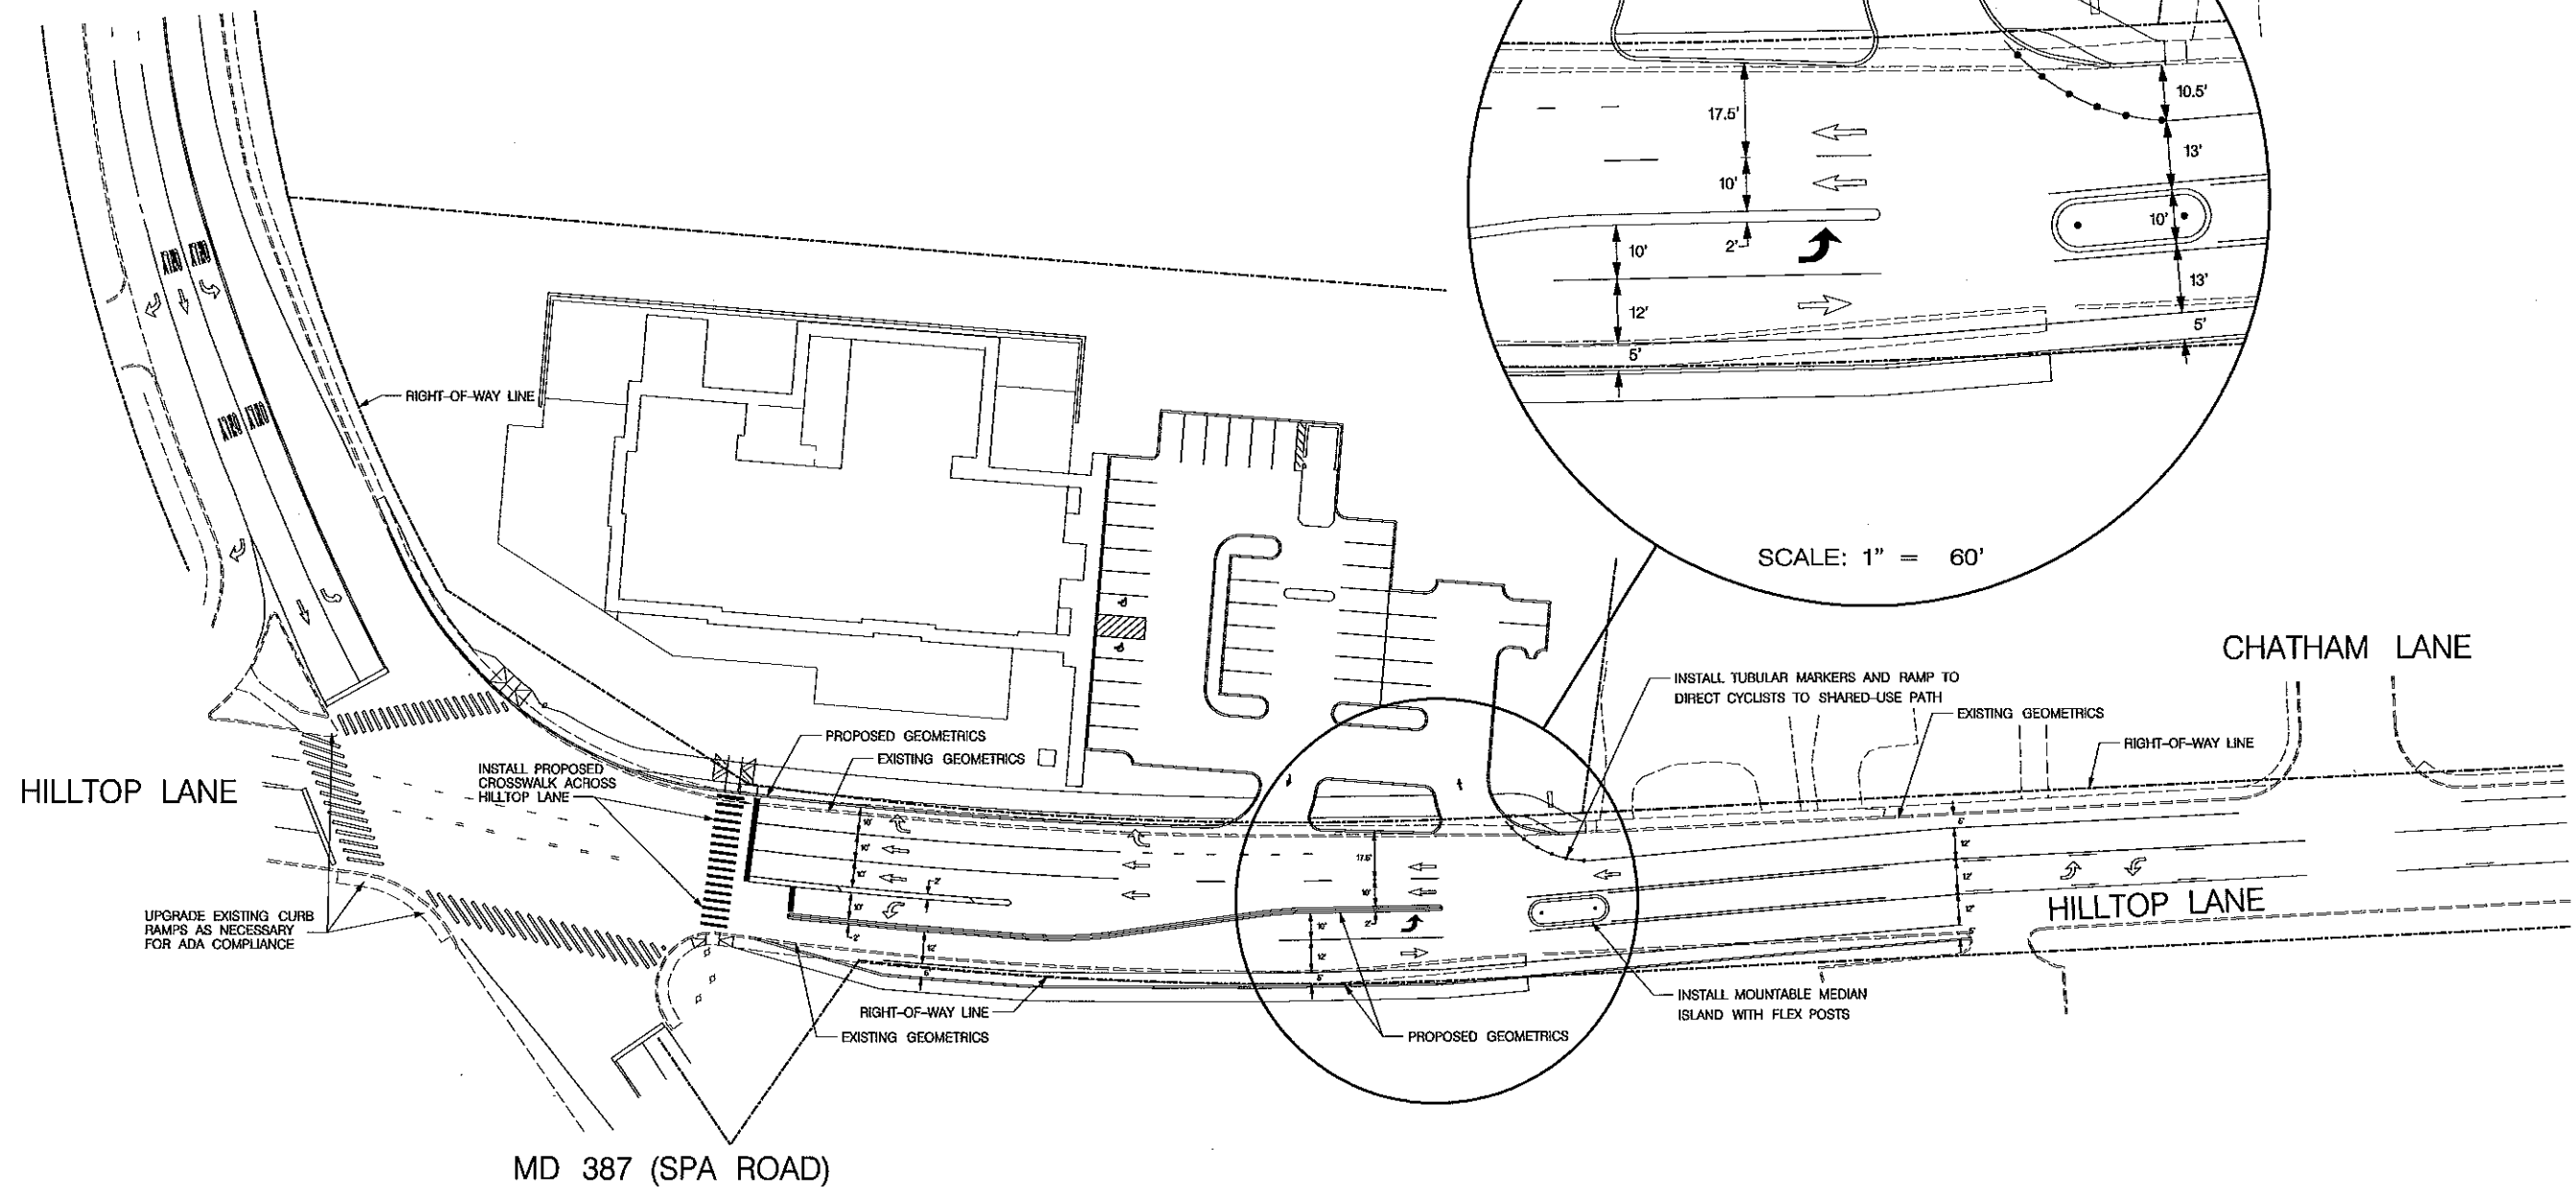

MD 387 (SPA ROAD)

SCALE: 1" = 60'

CHATHAM LANE

HILLTOP LANE

HILLTOP LANE

MD 387 (SPA ROAD)

TRAFFIC CONCEPTS, INC.
7525 Connelley Drive
Suite B
Hanover, MD 21076
(410) 760-2911
EMAIL: TRAFFIC@TRAFFIC-CONCEPTS.COM

CONCEPT PLAN		
HILLTOP LANE AND MD 387 (SPA ROAD)		
ANNE ARUNDEL COUNTY		
DRAWN BY: B. PEEK	DESIGNED BY: K. SCHMID	CHECKED BY: K. SCHMID
DATE: 1-13-2022	SHEET NO: 1 OF 1	SCALE: 1" = 30'