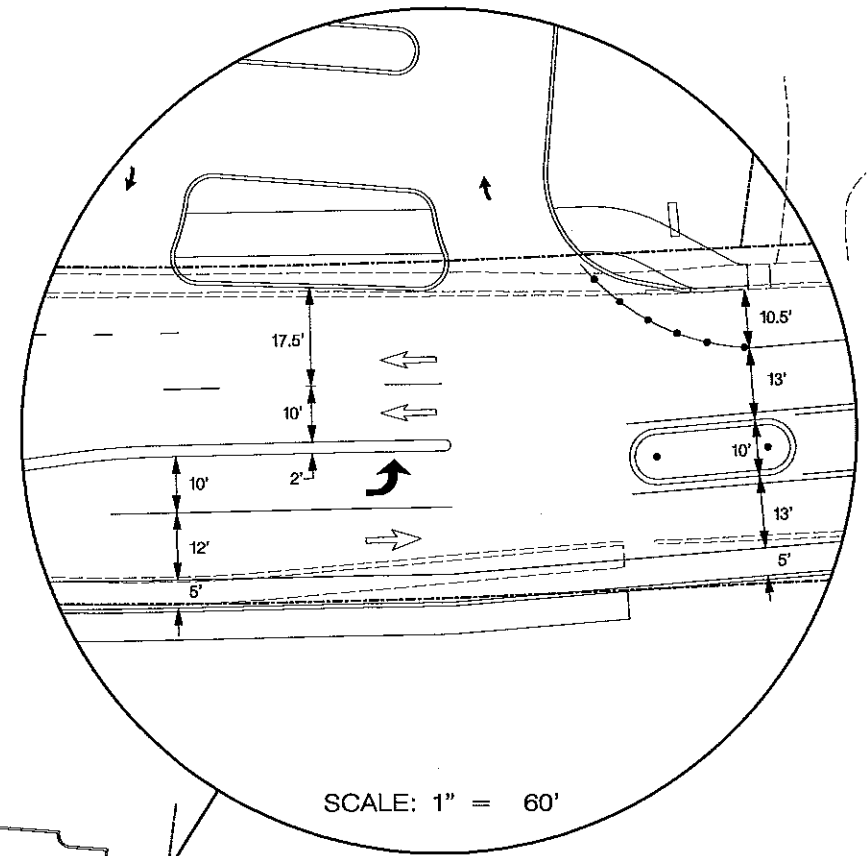

MD 387 (SPA ROAD)

SCALE: 1" = 60'

CHATHAM LANE

HILLTOP LANE

HILLTOP LANE

MD 387 (SPA ROAD)

TRAFFIC CONCEPTS, INC.
7525 Connelley Drive
Suite B
Hanover, MD 21076
(410) 760-2911
EMAIL: TRAFFIC@TRAFFIC-CONCEPTS.COM

CONCEPT PLAN		
HILLTOP LANE AND MD 387 (SPA ROAD)		
ANNE ARUNDEL COUNTY		
DRAWN BY: B. PEEK	DESIGNED BY: K. SCHMID	CHECKED BY: K. SCHMID
DATE: 1-13-2022	SHEET NO: 1 OF 1	SCALE: 1" = 30'